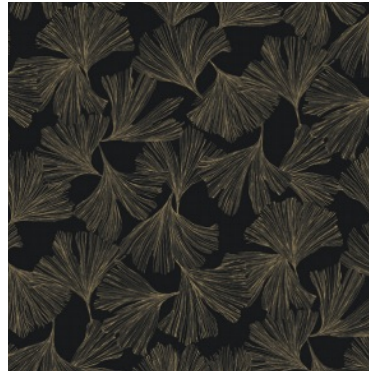

# RIBBON BAMBOO

The thin stacks of horizontal bamboo streamers in pattern Ribbon Bamboo become a textural abstract when tipped with metallic against colorful grounds.

DD3831- Metallic Accent

DD3832 - Metallic Accent  
Shown On Opposite Page

# GINGKO TOSS

The outline of gently veined leaves float and mingle to form a quiet botanical accented by metallic and matte color in pattern Ginkgo Toss.

DD3741 - Metallic Accent

DD3742 - Metallic Accent  
Shown On Opposite Page