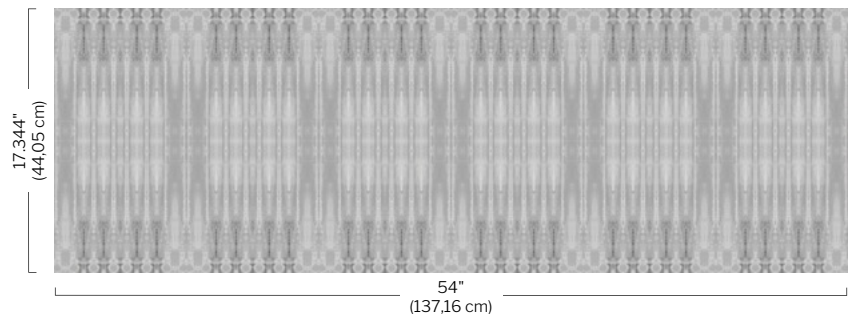

The earthy layers of an original oil painting, that captures the feeling of a desert landscape, become the anchor for a modern, abstract geometric in pattern Insight.

DA3568

SPECIFICATIONS

Design Copyright © Carol Benson-Cobb

Width:	54"
Weight:	20 oz. Type II
Backing:	Non-Woven
Installation:	Non-Reversible Hang / Straight Match
Repeat:	17.344"