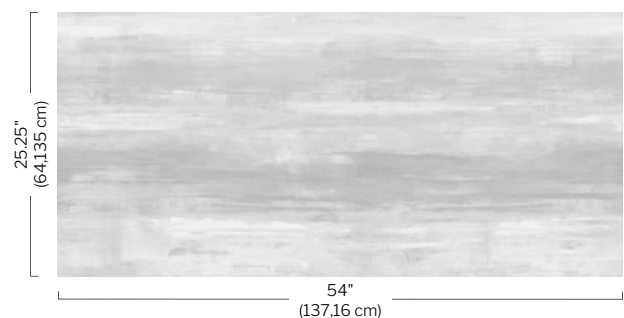

SPECIFICATIONS

Design Copyright © Carol Benson-Cobb

Width:	54"
Weight:	20 oz. Type II
Backing:	Non-Woven
Installation:	Non-Reversible Hang / Straight Match
Repeat:	25.25"