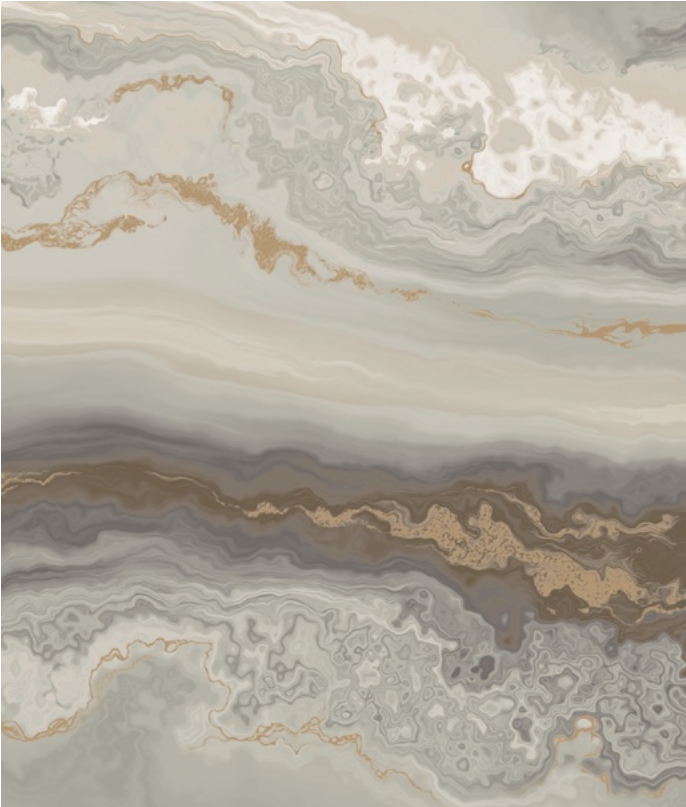

DA3501 White Calcite

DA3502 Pyrite

DA3503 Blue Agate

DA3500 Smokey Quartz

Layers of semiprecious crystalline agate and gold inspires Moontide's modern organic flow.

DA3502

SPECIFICATIONS

Design Copyright © York for Aviva Stanoff