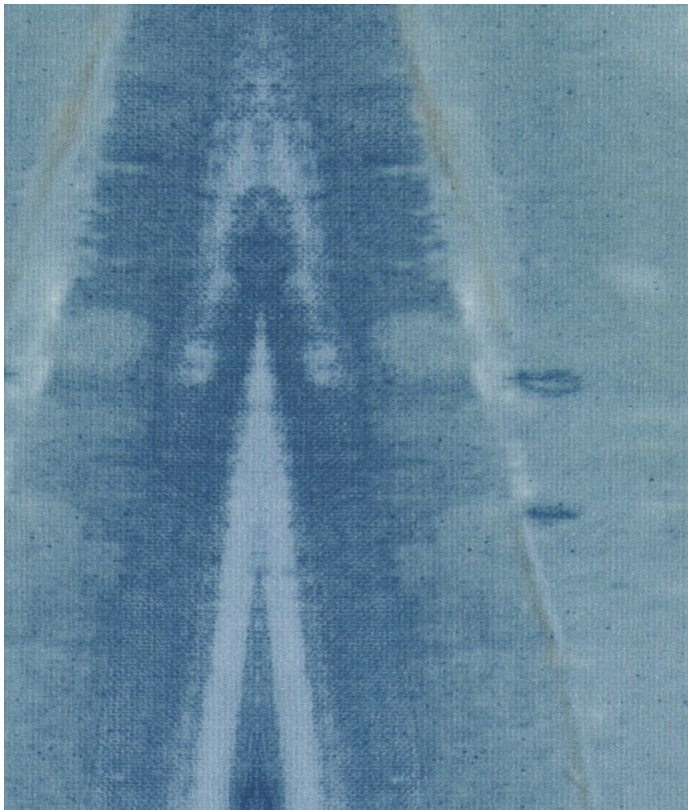

DA3565N Graystone

DA3562N Blush

DA3563N Ink

DA3564N Haze

Derived from focal lines within an original painting, Origin creates undulating soft reflections of color across a modern canvas.

DA3562N

SPECIFICATIONS