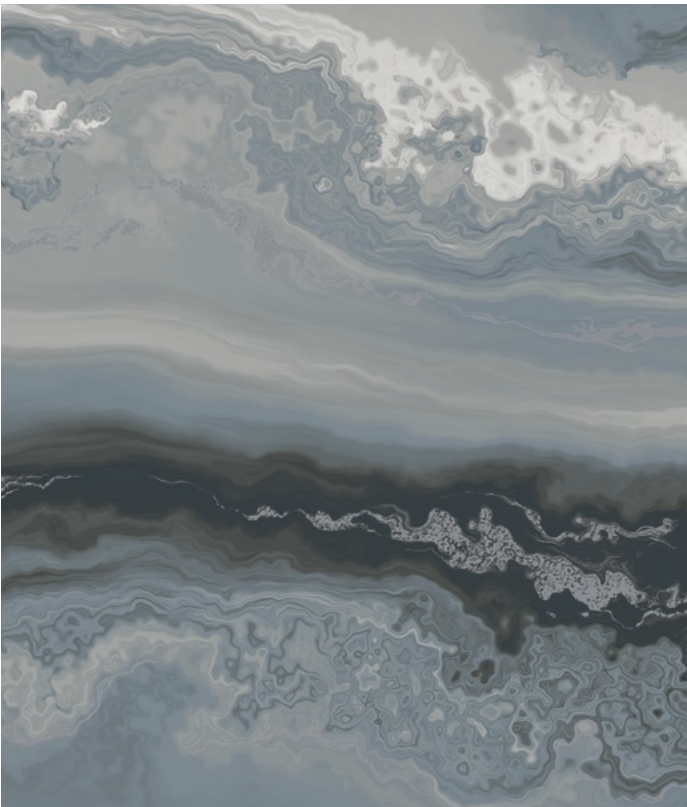

DA3501 White Calcite

DA3502 Pyrite

DA3503 Blue Agate

DA3500 Smokey Quartz

Layers of semiprecious crystalline agate and gold inspires Moontide's modern organic flow.

DA3502

SPECIFICATIONS

Design Copyright © York for Aviva Stanoff