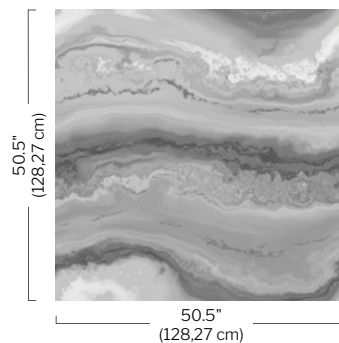

Layers of semiprecious crystalline agate and gold inspires Moontide's modern organic flow.

DA3502

SPECIFICATIONS

Design Copyright © York for Aviva Stanoff

Width:	50.5"
Weight:	20 oz. Type II
Backing:	Non-Woven Mylar
Installation:	Non-Reversible Hang / Straight Match
Repeat:	50.5"