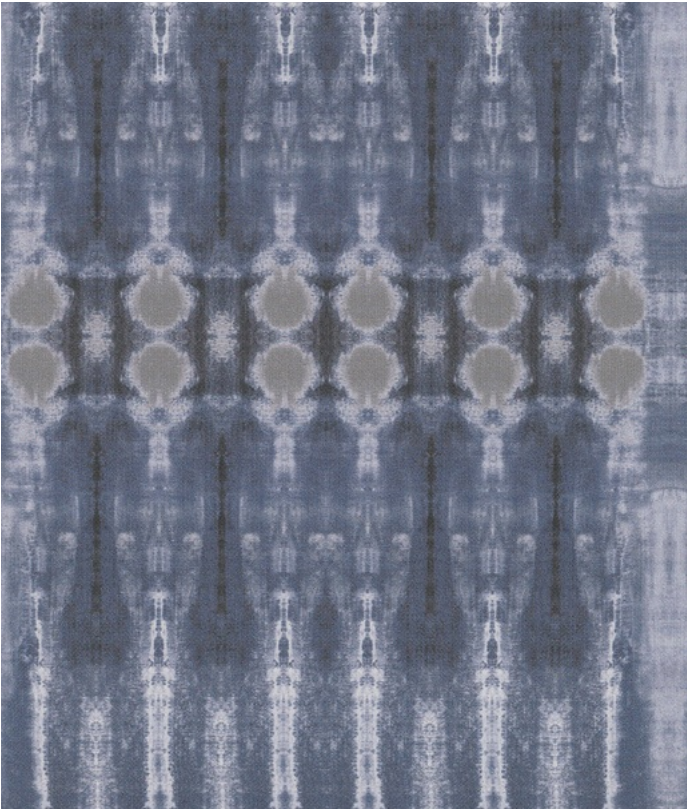

An artist's linen canvas inspires Altitude's deep, organic texture and warm simplicity of design.

DA3568 Crystal Lake

DA3571 Graystone

DA3569 Indigo

DA3570 Parchment

The earthy layers of an original oil painting, that captures the feeling of a desert landscape, become the anchor for a modern, abstract geometric in pattern Insight.