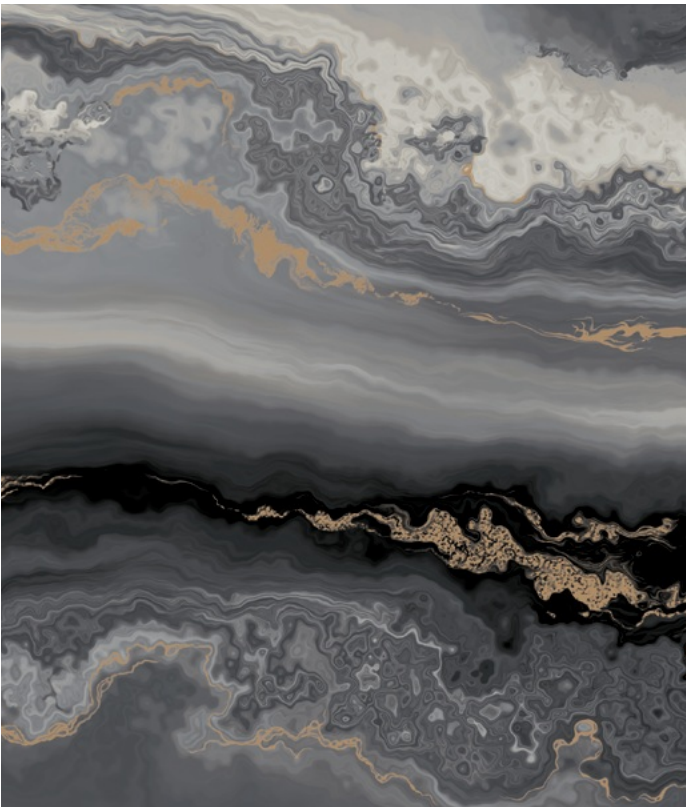

DA3501 White Calcite

DA3502 Pyrite

DA3503 Blue Agate

DA3500 Smokey Quartz

Layers of semiprecious crystalline agate and gold inspires Moontide's modern organic flow.

DA3502

SPECIFICATIONS

Design Copyright © York for Aviva Stanoff