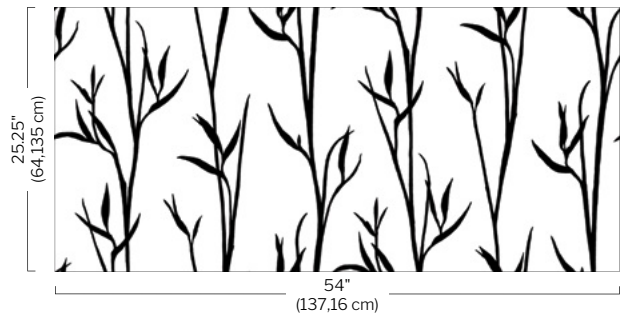

SPECIFICATIONS

Design Copyright © Aviva Stanoff

Width:	27" / 54"
Weight:	20 oz. Type II
Backing:	Non-Woven
Installation:	Non-Reversible Hang / Straight Match
Repeat:	25.25"