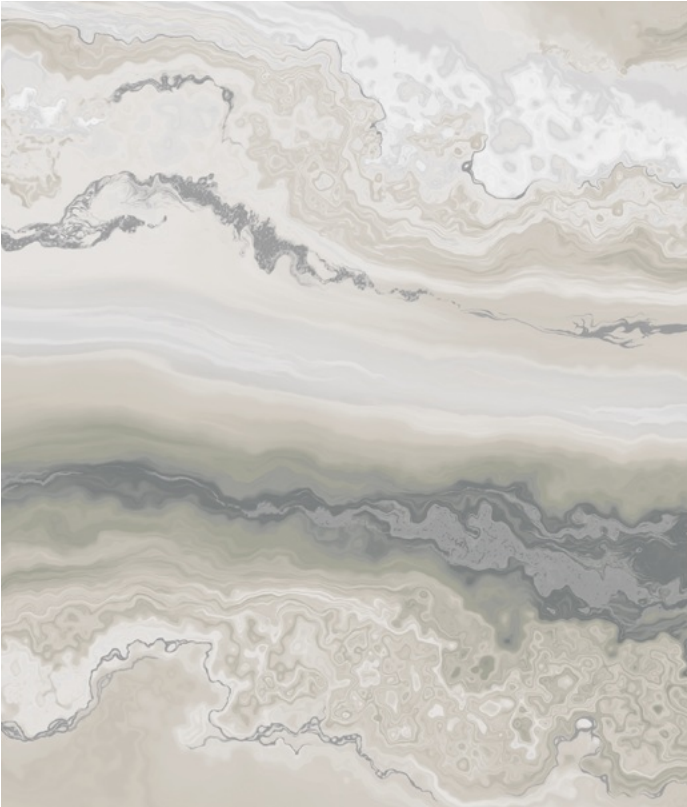

DA3501 White Calcite

DA3502 Pyrite

DA3503 Blue Agate

DA3500 Smokey Quartz

Layers of semiprecious crystalline agate and gold inspires Moontide's modern organic flow.

DA3502

SPECIFICATIONS

Design Copyright © York for Aviva Stanoff