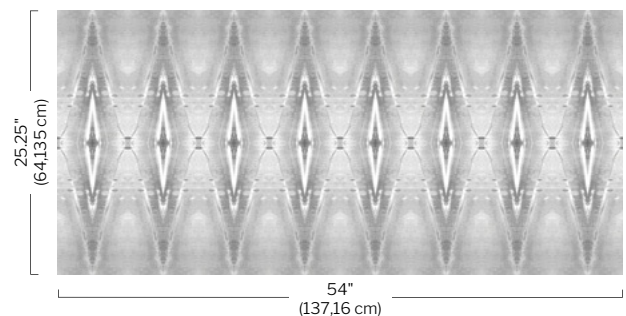

Derived from focal lines within an original painting, Origin creates undulating soft reflections of color across a modern canvas.

DA3562N

SPECIFICATIONS

Design Copyright © Carol Benson-Cobb

Width:	27" / 54"
Weight:	20 oz. Type II
Backing:	Non-Woven
Installation:	Non-Reversible Hang / Straight Match
Repeat:	25.25"