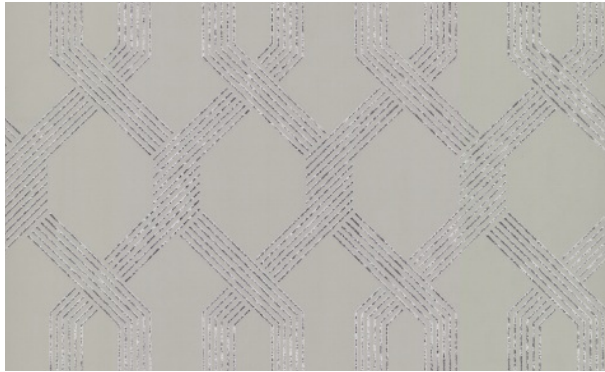

VIVA LOUNGE

Embracing metallic strands coil and combine to form a distinctive
Mid-century Modern trellis on vinyl in pattern Viva Lounge.

VIVA LOUNGE

Y6221201 - Metallic Accent

Y6221204 - Metallic Accent - Shown On Opposite Page