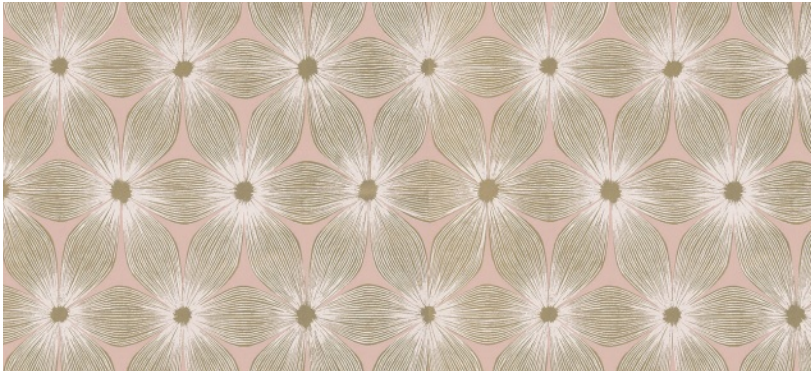

©Design Copyright York Wallcoverings, Inc., All Rights Reserved

EVERLASTING

Metallic daisy sketches create a field of pop art flowers against a field of color in pattern Everlasting.

EVERLASTING

CI2301 - Shown On Opposite Page

CI2302

CI2303

CI2304

CI2305

Straight Match - Repeat 21 in (53,34) - Non-Woven Backing
Paste the Wall - Spongeable - Good Colorfastness - Wet Removable

©Design Copyright York Wallcoverings, Inc., All Rights Reserved