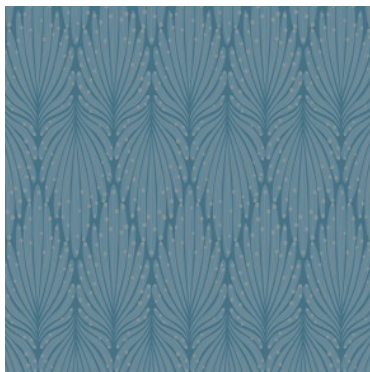

CAFÉ SOCIETY

Pattern Café Society creates an undulating sea of feathers and metallic dots reminiscent of modernist Art Deco prints.

CI2361 - Shown On Opposite Page

CI2362

CI2363

CI2364

CI2365

Straight Match - Repeat 12.62 in (32.05 cm) - Non-Woven Backing
Paste the Wall - Extra Washable - Very Good Colorfastness - Strippable