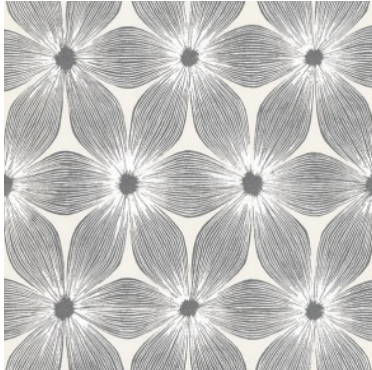

©Design Copyright York Wallcoverings, Inc., All Rights Reserved

EVERLASTING

Metallic daisy sketches create a field of pop art flowers against a field of color in pattern Everlasting.

EVERLASTING

CI2301 - Shown On Opposite Page

CI2302

CI2303

CI2304

CI2305

Straight Match - Repeat 21 in (53,34) - Non-Woven Backing
Paste the Wall - Spongeable - Good Colorfastness - Wet Removable

©Design Copyright York Wallcoverings, Inc., All Rights Reserved