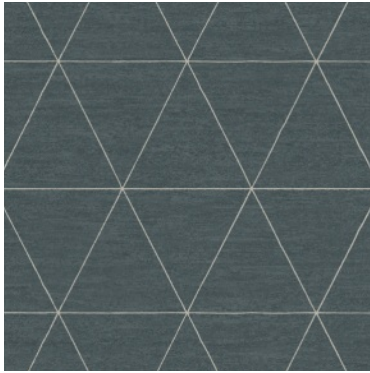

OM3602 - metallic accent

OM3603 - metallic accent

OM3604 - metallic accent

Repeat 24 in (60,96 cm) - Roll Width 20.5 in (52,07 cm) - Roll Length 33 ft (10,01 m)
Sure Strip® Prepasted Paper - Price Code A

©Design Copyright York Wallcoverings, Inc., All Rights Reserved.

RIDGE

Linear triangles network into distinctive pattern Ridge,
against a backdrop of textural concrete.

OM3611 - metallic accent

OM3612 - metallic accent