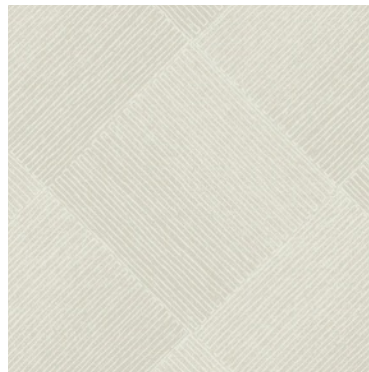

CHANNEL

The rugged weave of utility cloth lends a textural ground to pattern Channel's diamond geometric of organically inspired rectangular furrows.

OM3641

OM3642

OM3643

OM3644

Repeat 20.5 in (52,07 cm) - Roll Width 20.5 in (52,07 cm) - Roll Length 33 ft (10,01 m)
Sure Strip® Prepasted Paper - Price Code A