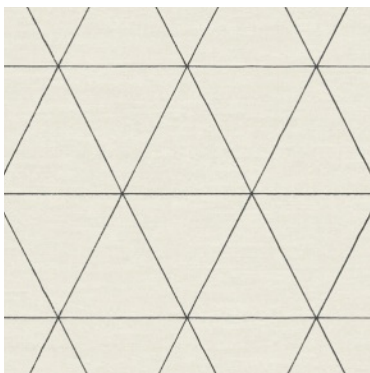

OM3615

Repeat 24 in (60,96 cm) - Roll Width 20.5 in (52,07 cm) - Roll Length 33 ft (10,01 m)
Sure Strip® Prepasted Paper - Price Code A

©Design Copyright York Wallcoverings, Inc., All Rights Reserved.