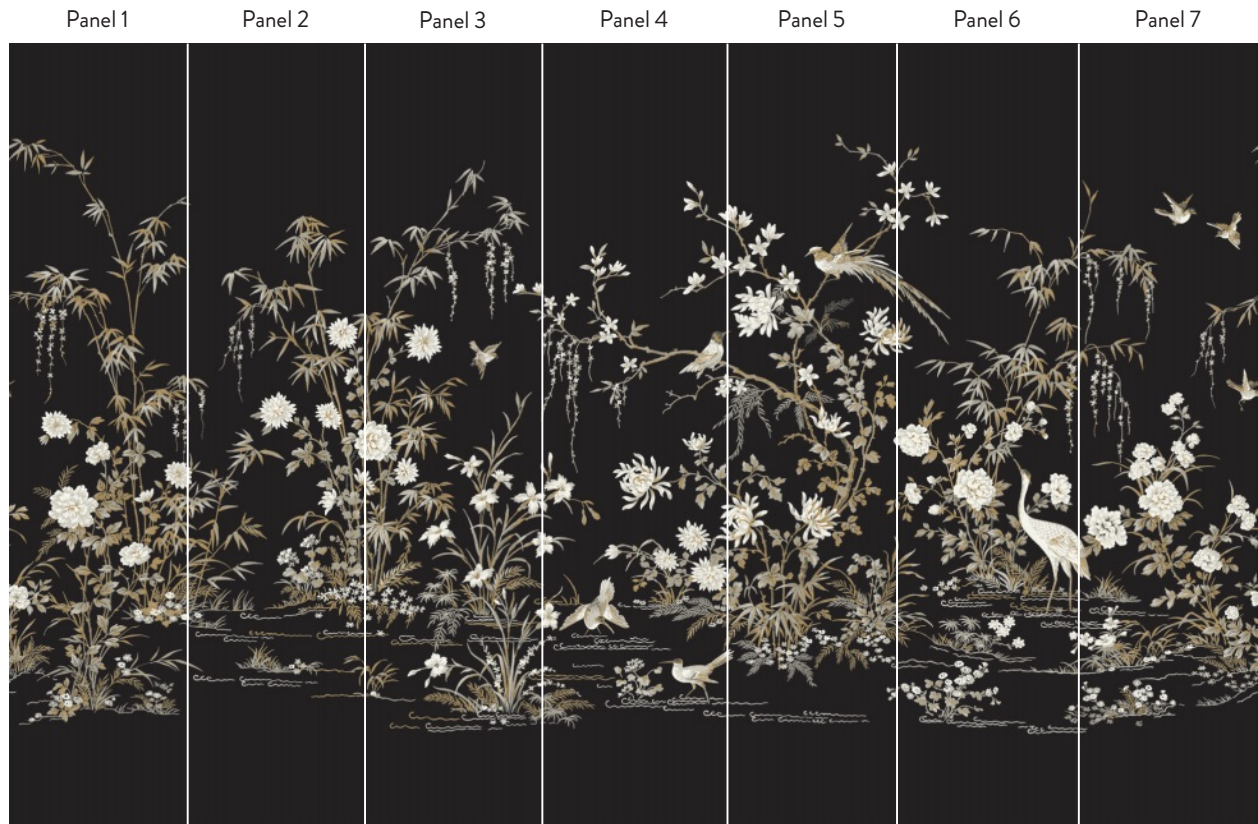

©Design Copyright York Wallcoverings, Inc., All Rights Reserved

GEODES

Pattern Geode's stratified layers of monochromatic color, tipped with a hint of metallic sheen, create a field of mushrooming organic shapes which capture and reflect light to provide warm elegance to any space.

GEODES

KT2161 - Shown On Opposite Page

KT2162

KT2163

KT2164

KT2165

Straight Match - Repeat 25.25 in (64,13 cm) - Non-Woven Backing
Paste the Paper - Washable - Very Good Colorfastness - Wet Removable

©Design Copyright York Wallcoverings, Inc., All Rights Reserved

FLOWERING VINE CHINOISERIE MURAL

Asian botanical influences create Flowering Vine Chinoiserie Mural's opulent scenic landscape of blooming wetlands and birds come to life in a sheen of glimmering metallic.