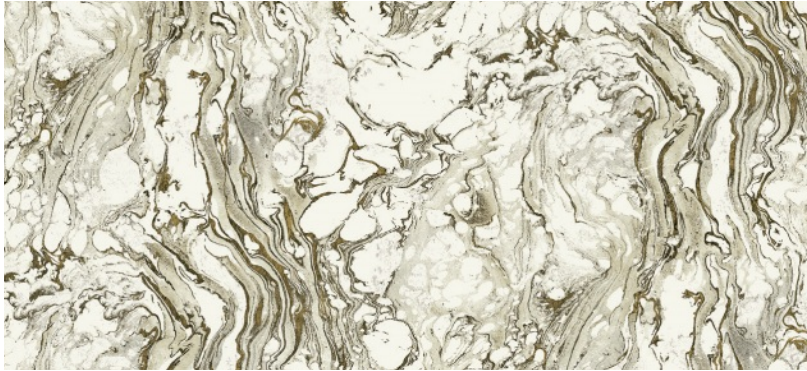

©Design Copyright York Wallcoverings, Inc., All Rights Reserved

ILLUSTRATED BIRDS
OF NORTH AMERICA, FOLIO EDITION
DUNN ALDERFER
NATIONAL GEOGRAPHIC

ART
OVER 2,500 WORKS FROM
CAVE TO CONTEMPORARY
DK

POLISHED MARBLE

Renowned for its classical beauty and characteristic mineral graining, pattern Polished Marble expresses the luxury and charm of this iconic crystalline mainstay in modern color and metallic shine.

KT2221 - Shown On Opposite Page