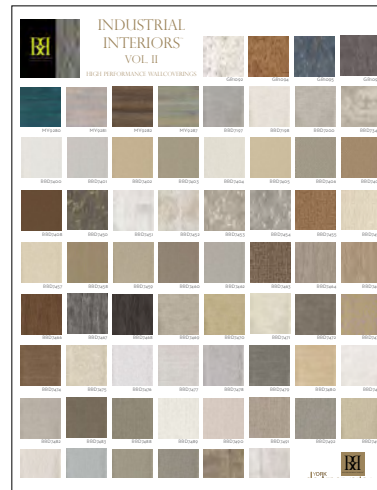

Sales Sheet - 8.5" x 11"
We suggest full color, one side on 80 lb. Text