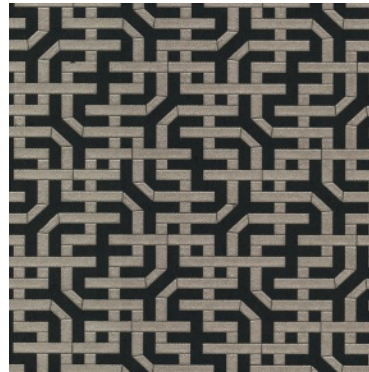

5801 - Shown On Opposite Page -
Metallic Accent