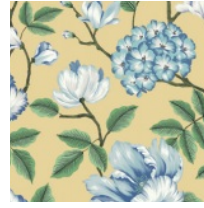

Morning Garden

6-9

GR5904

Leaf Pendant

10-11

Boxwood Garden

12-15

Fernwater Cranes

16-17