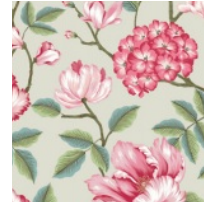

Morning Garden

6-9

GR5905

Leaf Pendant

10-11

Boxwood Garden

12-15

Fernwater Cranes

16-17