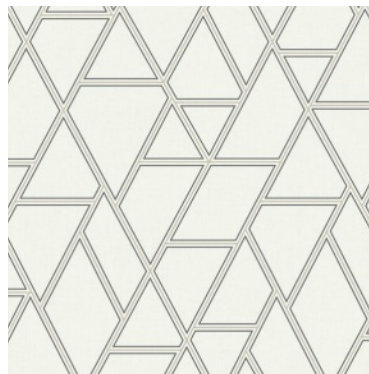

GR5911

GR5912

GR5913

GR5914 - Metallic Accent

GR5915 - Shown On Opposite Page

Repeat 25.25 in (64,13 cm) - Roll Width 27 in (68,5 cm) - Roll Length 27 ft (8,2 m)
Sure Strip - Price Code A

©Design Copyright York Wallcoverings, Inc., All Rights Reserved.