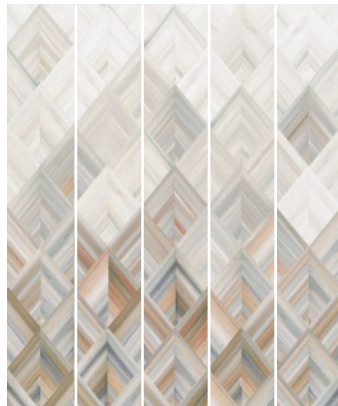

CB1135M

VA1280M

VA1281M

MU0214M

MU0215M

MU0216M

Murals

resource library

VOLUME 2

ABOUT THE COLLECTION

Murals Resource Library Volume 2 brings the very best in classic and modern motifs to the bold impact scale of mural applications. Incorporating themes which encompass classic, modern, scenic and fine art motifs, every style category can be represented with the personality and strong statement of a large-scale installation. Now including endless repeat murals for full room wraps, as well as traditional single wall and ceiling installations, the creative possibilities are endless.