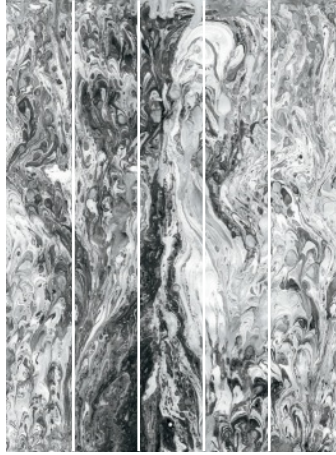

MU0294M

MU0295M

MCO2195

MURALS VOL. 2 INDEX

MU0226M

MU0227M

MU0274M

MU0275M

VOLUME 2

ABOUT THE COLLECTION

Murals Resource Library Volume 2 brings the very best in classic and modern motifs to the bold impact scale of mural applications. Incorporating themes which encompass classic, modern, scenic and fine art motifs, every style category can be represented with the personality and strong statement of a large-scale installation. Now including endless repeat murals for full room wraps, as well as traditional single wall and ceiling installations, the creative possibilities are endless.